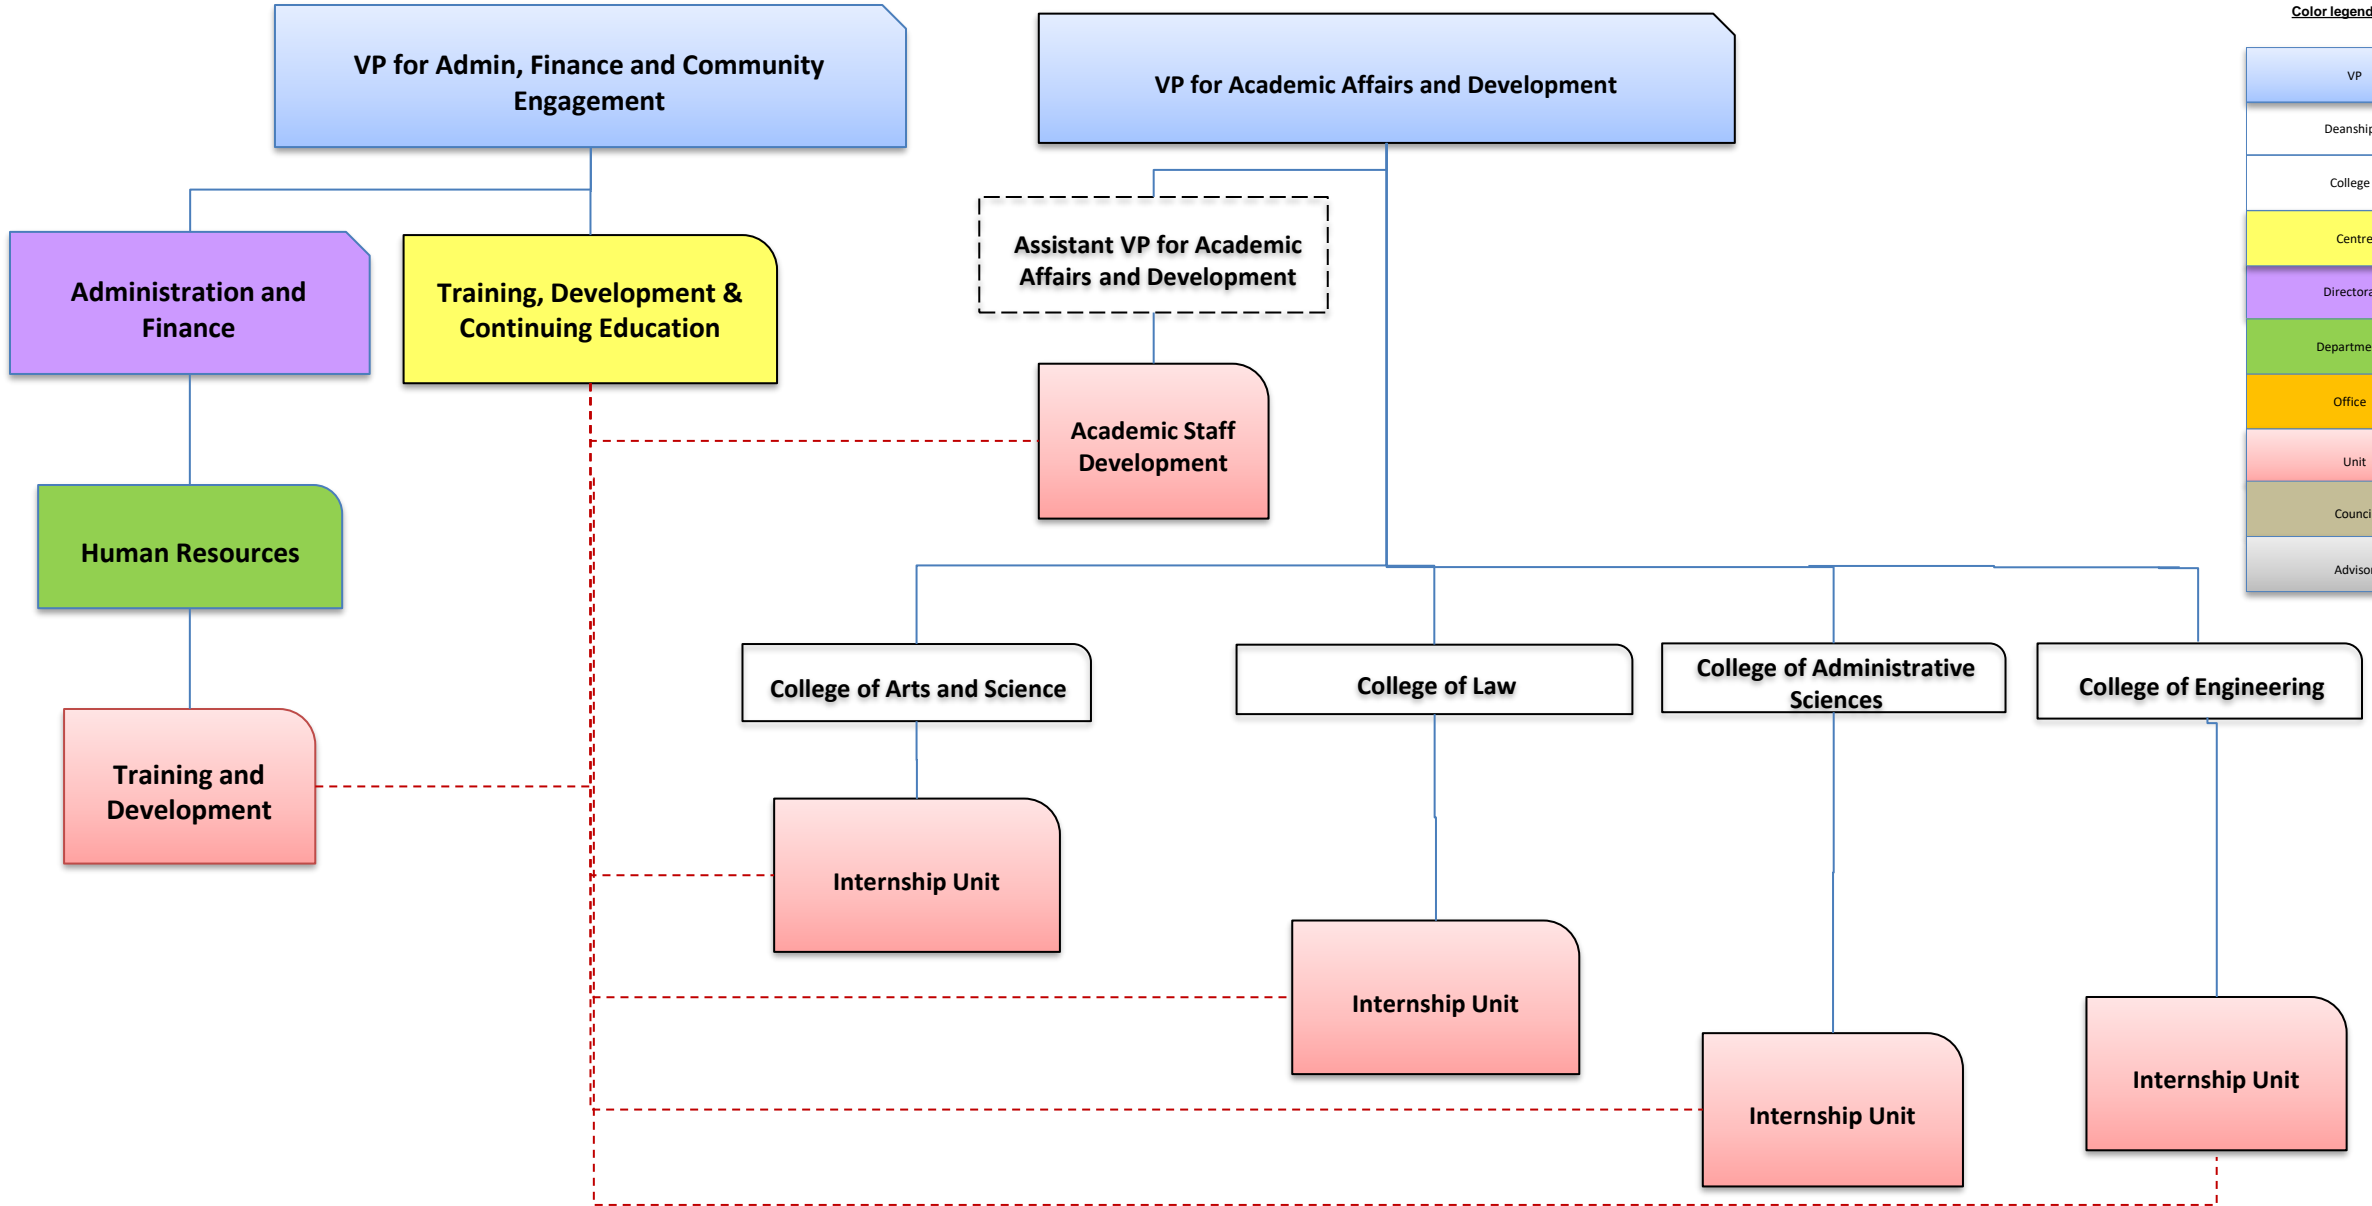

Color legend: