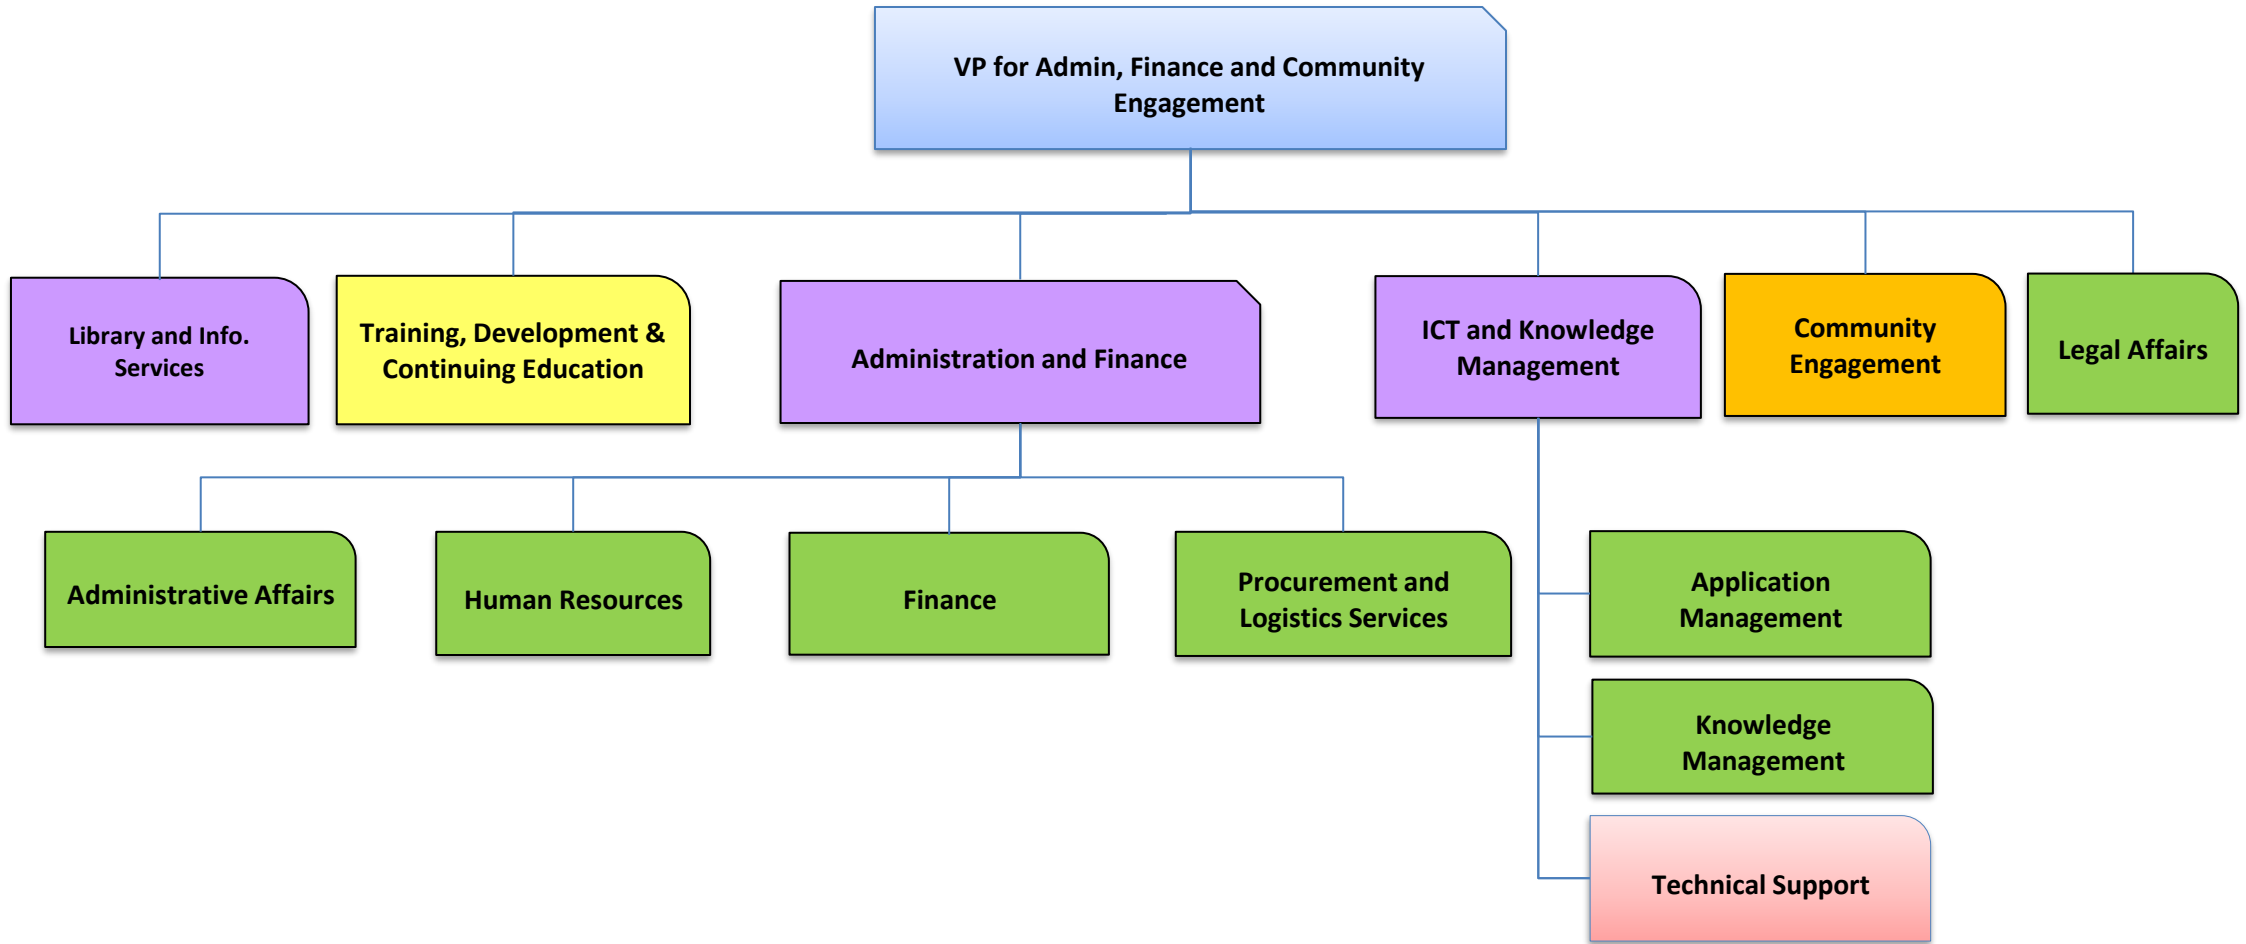

Color legend:

VP
Deanship
College
Centre
Directorate
Department
Office
Unit
Council
Advisor