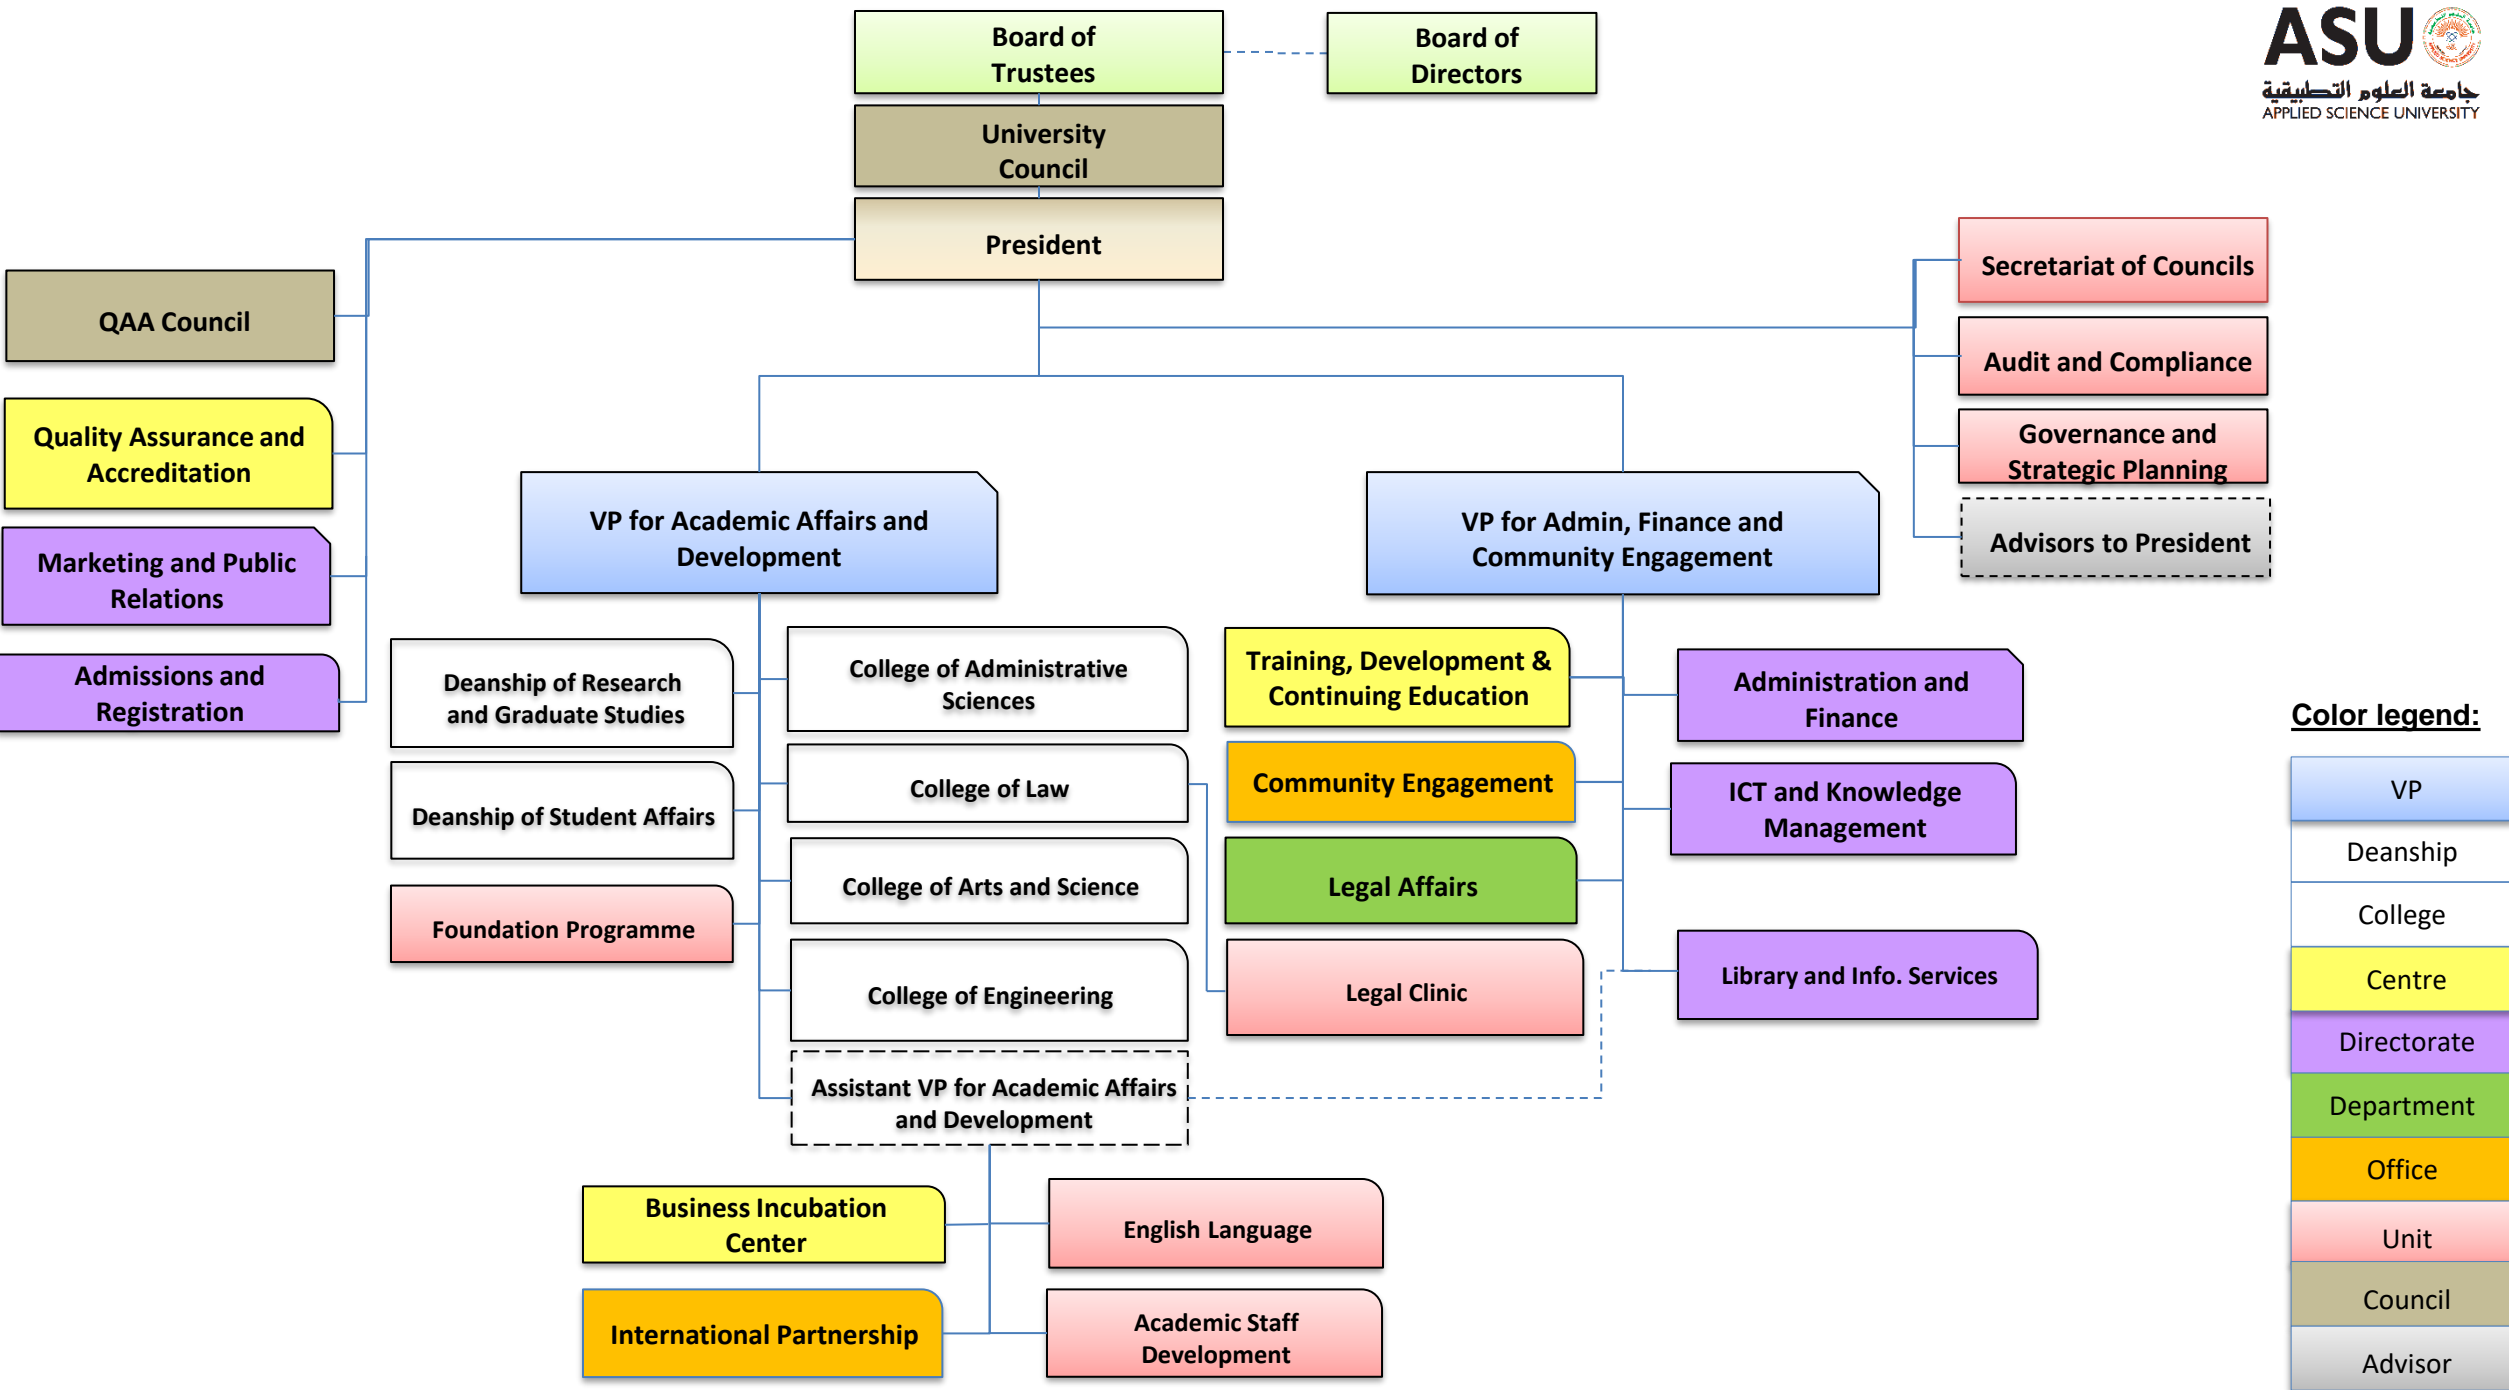

Color legend:

VP
Deanship
College
Centre
Directorate
Department
Office
Unit
Council
Advisor