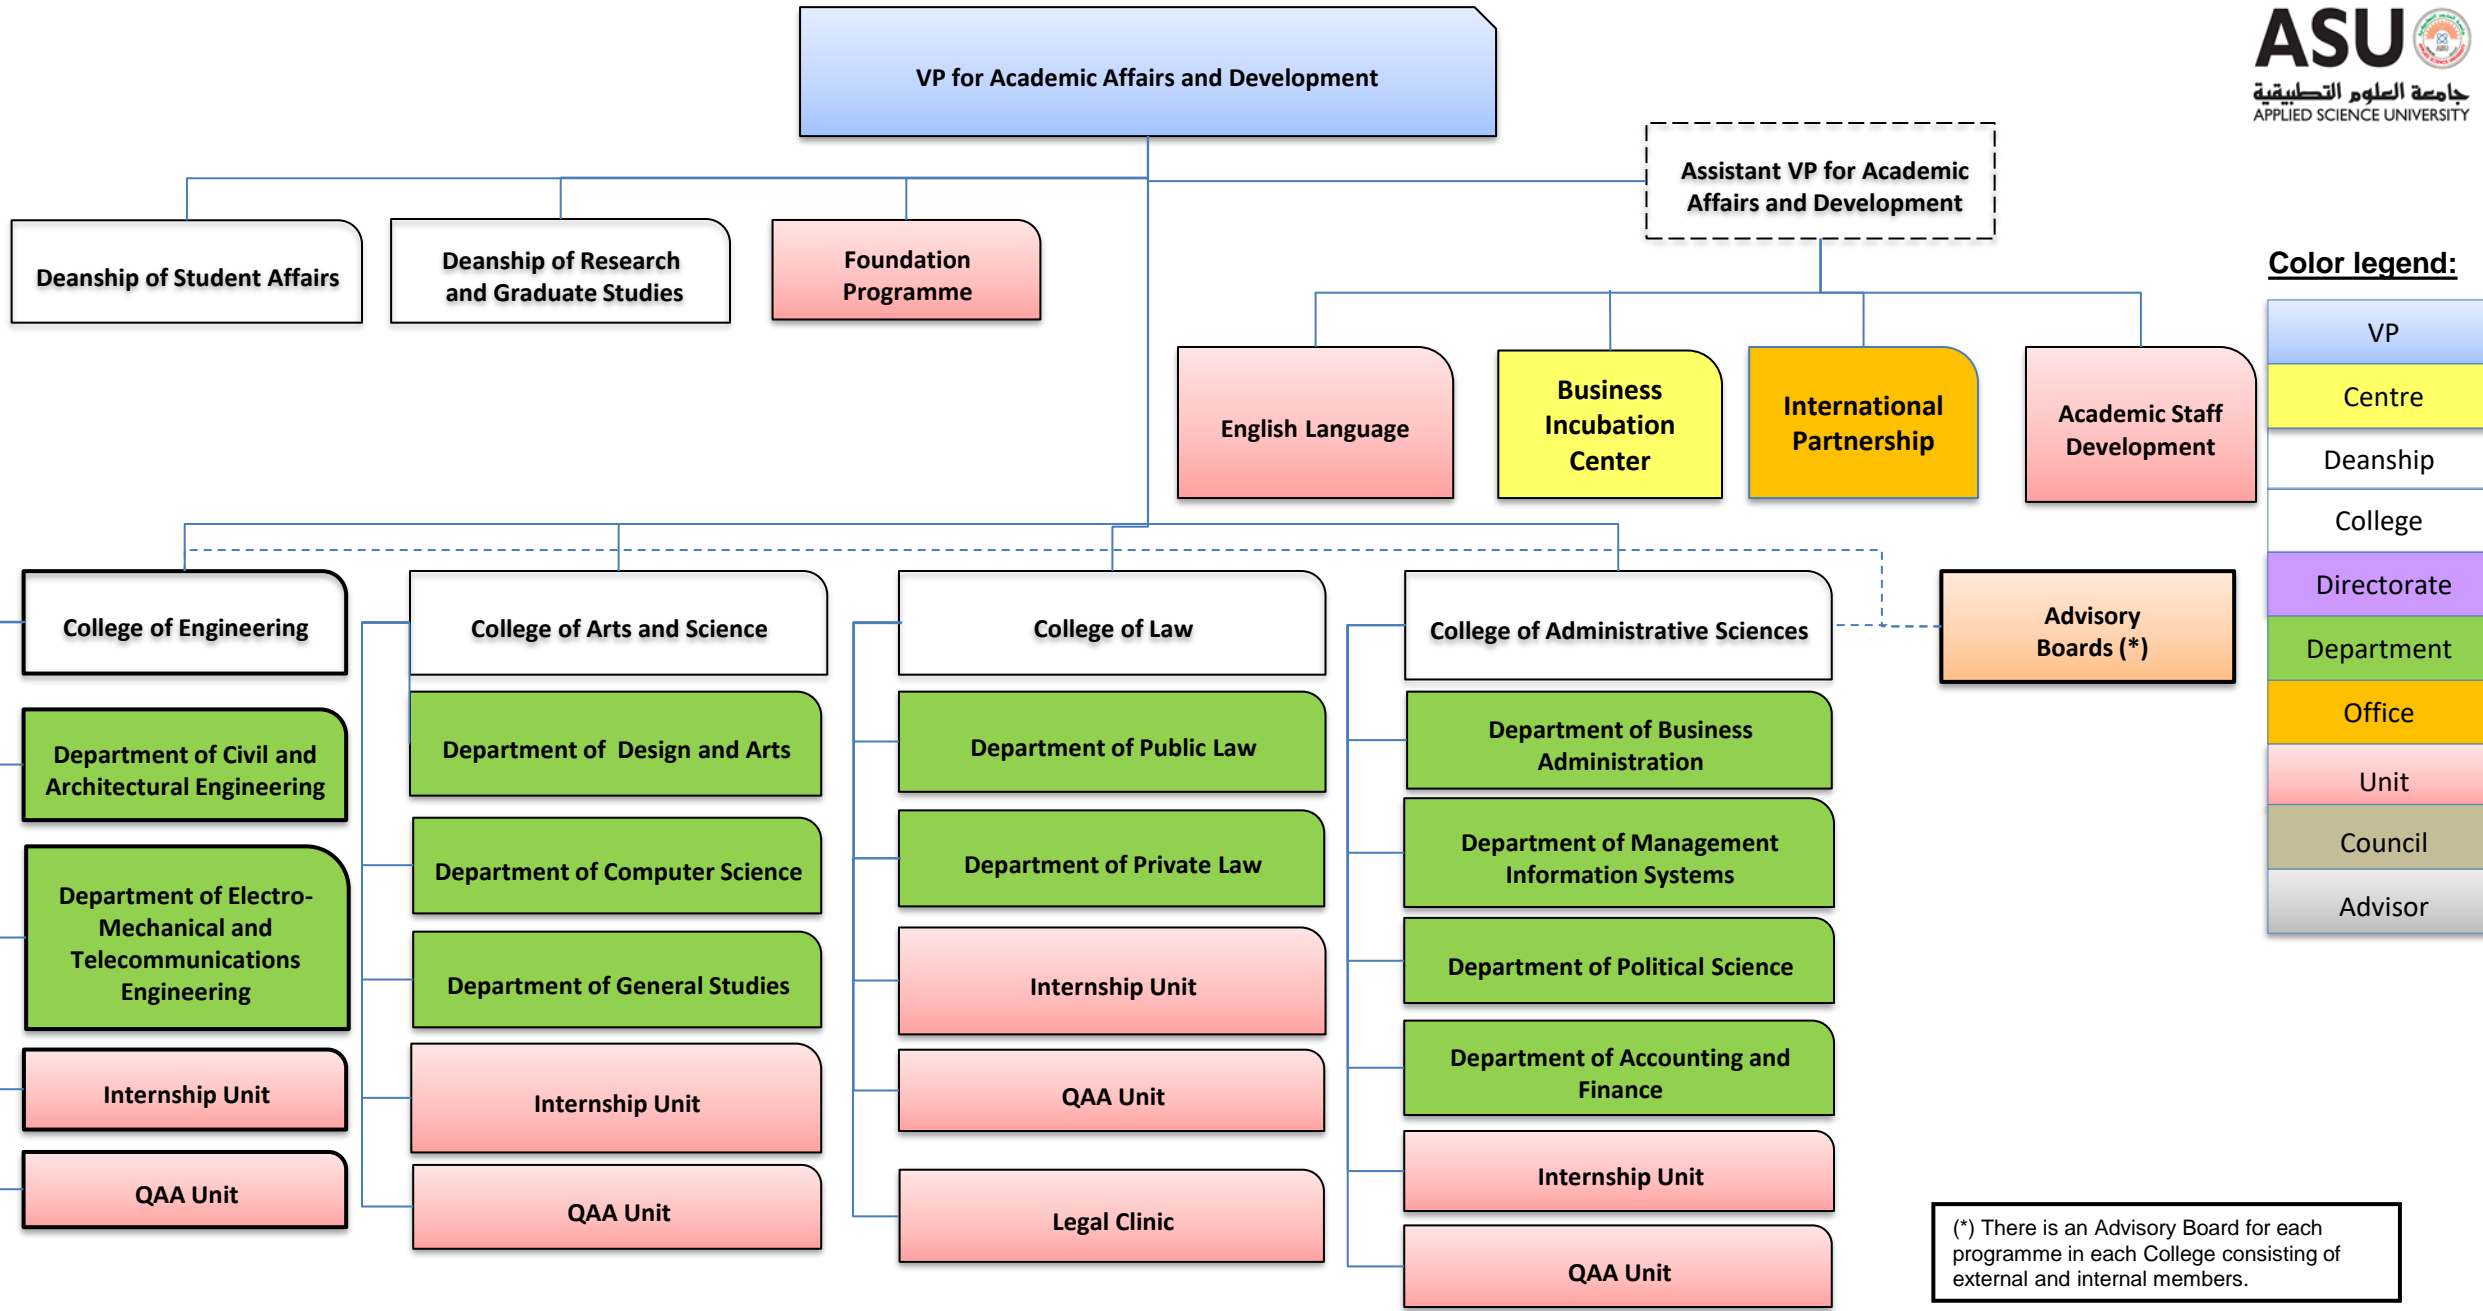

Color legend:

VP
Centre
Deanship
College
Directorate
Department
Office
Unit
Council
Advisor

(*) There is an Advisory Board for each programme in each College consisting of external and internal members.