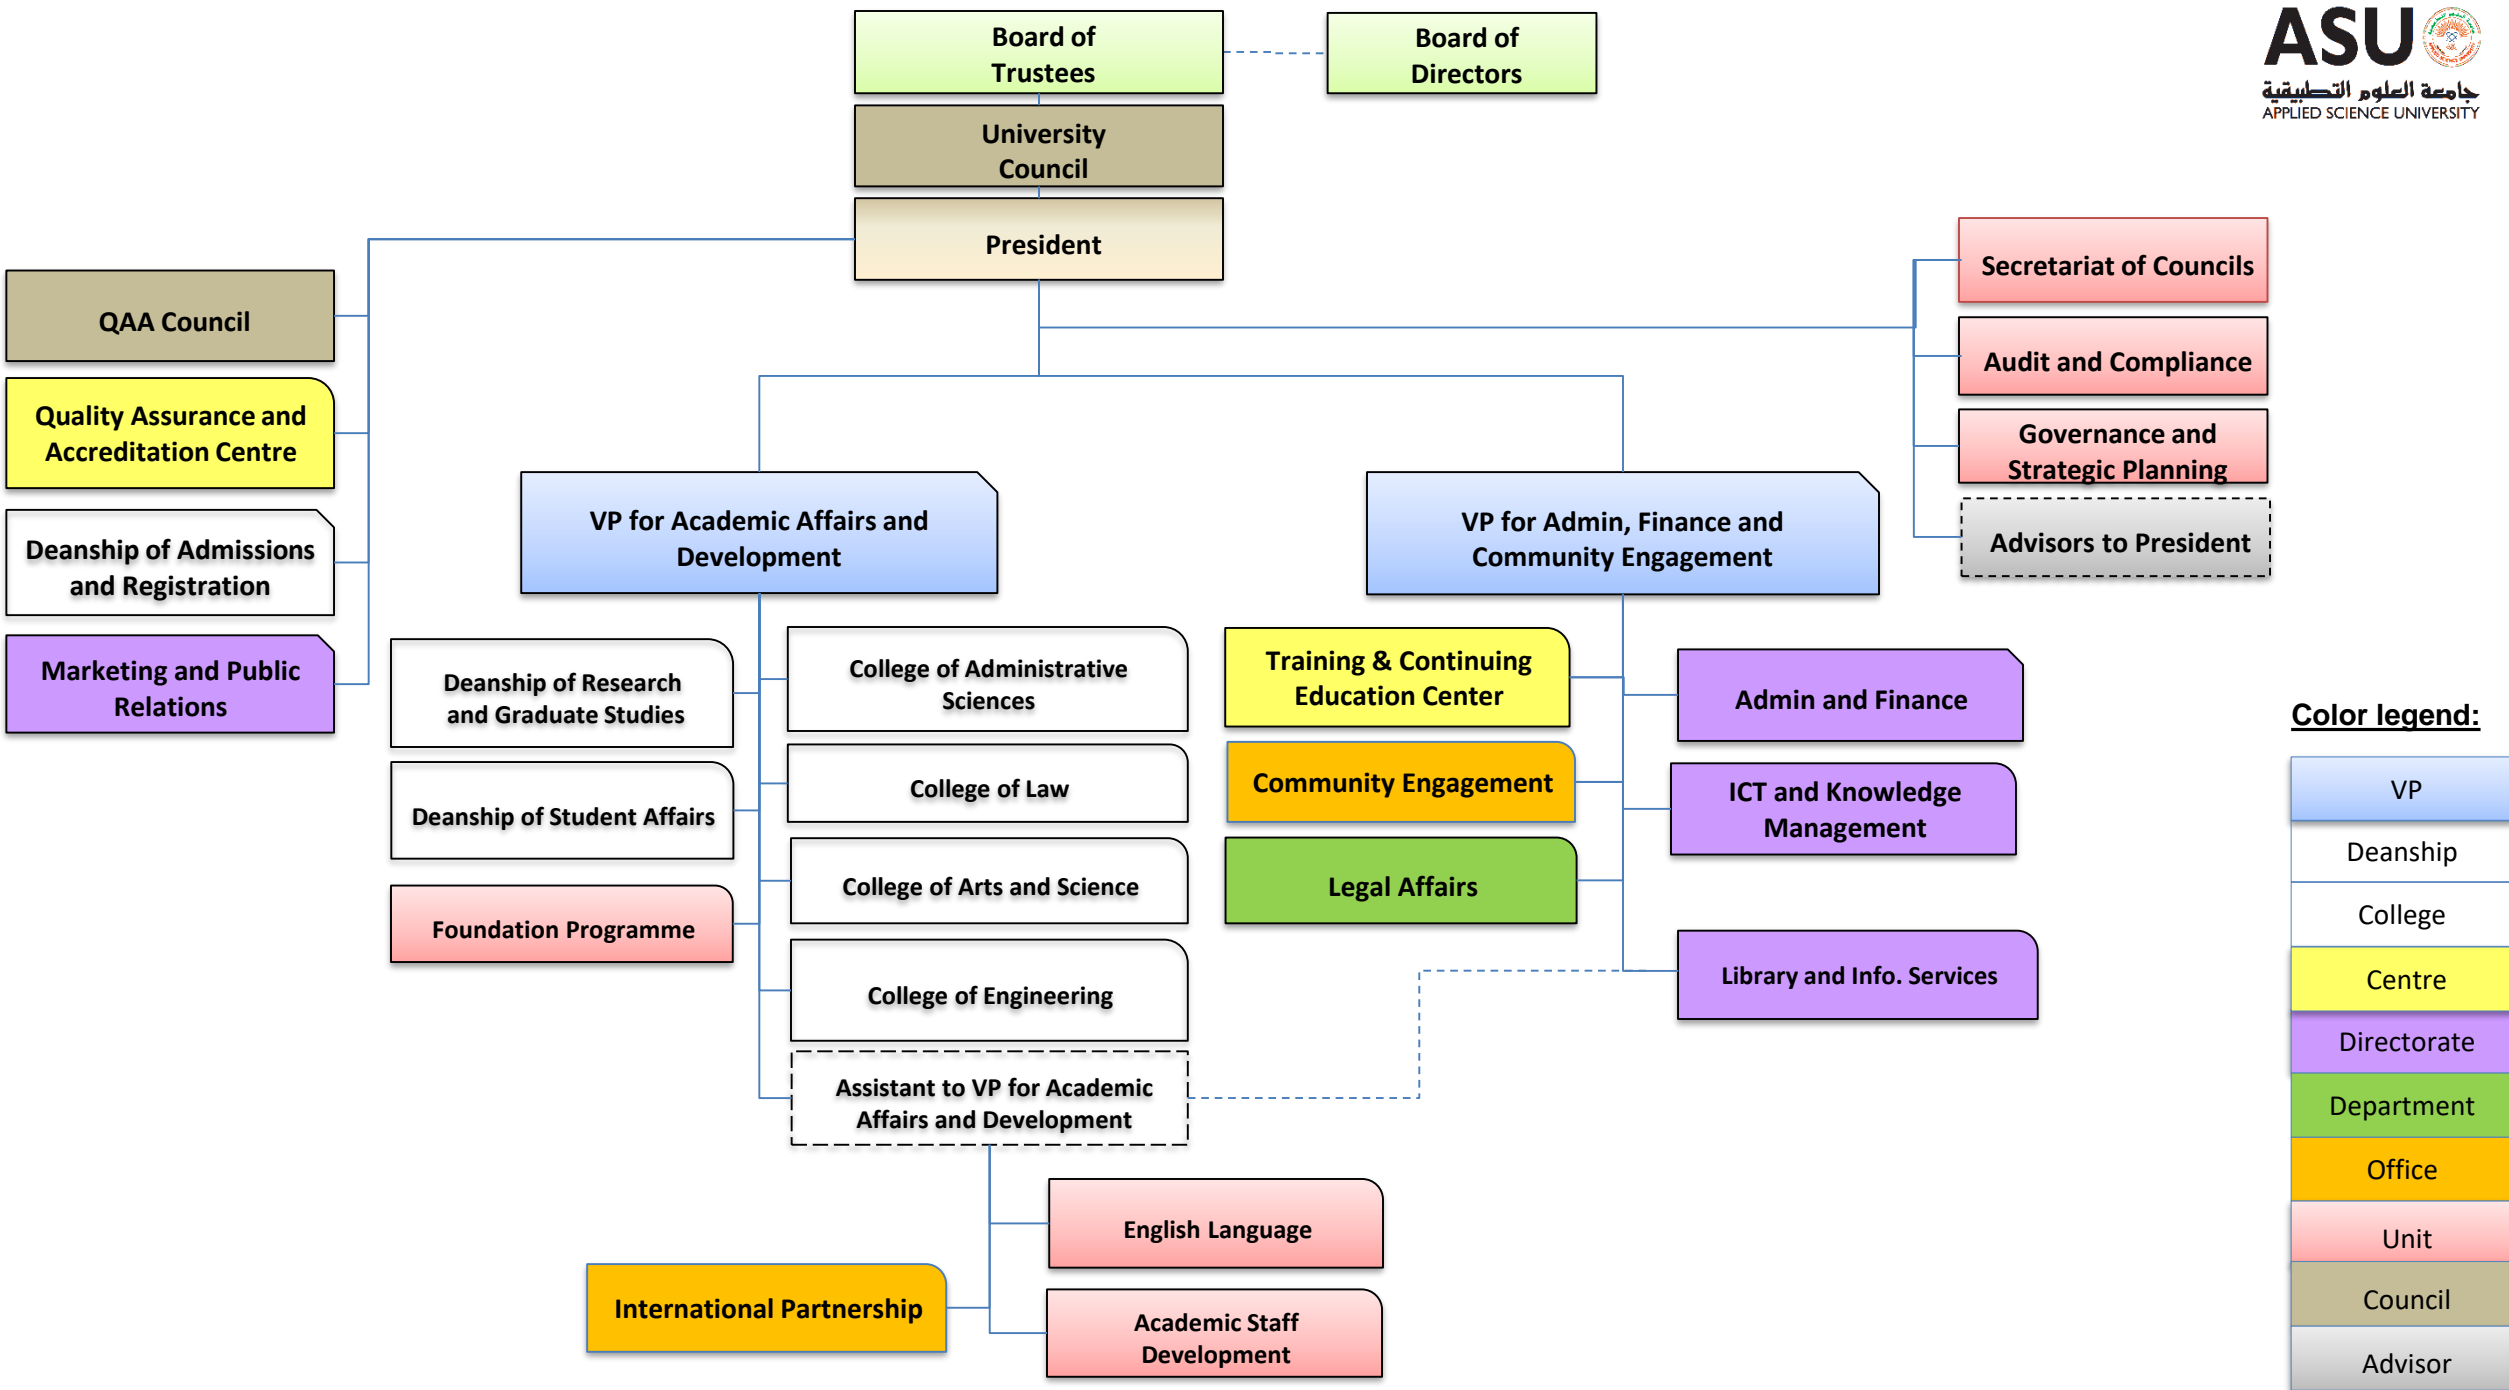

Color legend:

VP
Deanship
College
Centre
Directorate
Department
Office
Unit
Council
Advisor