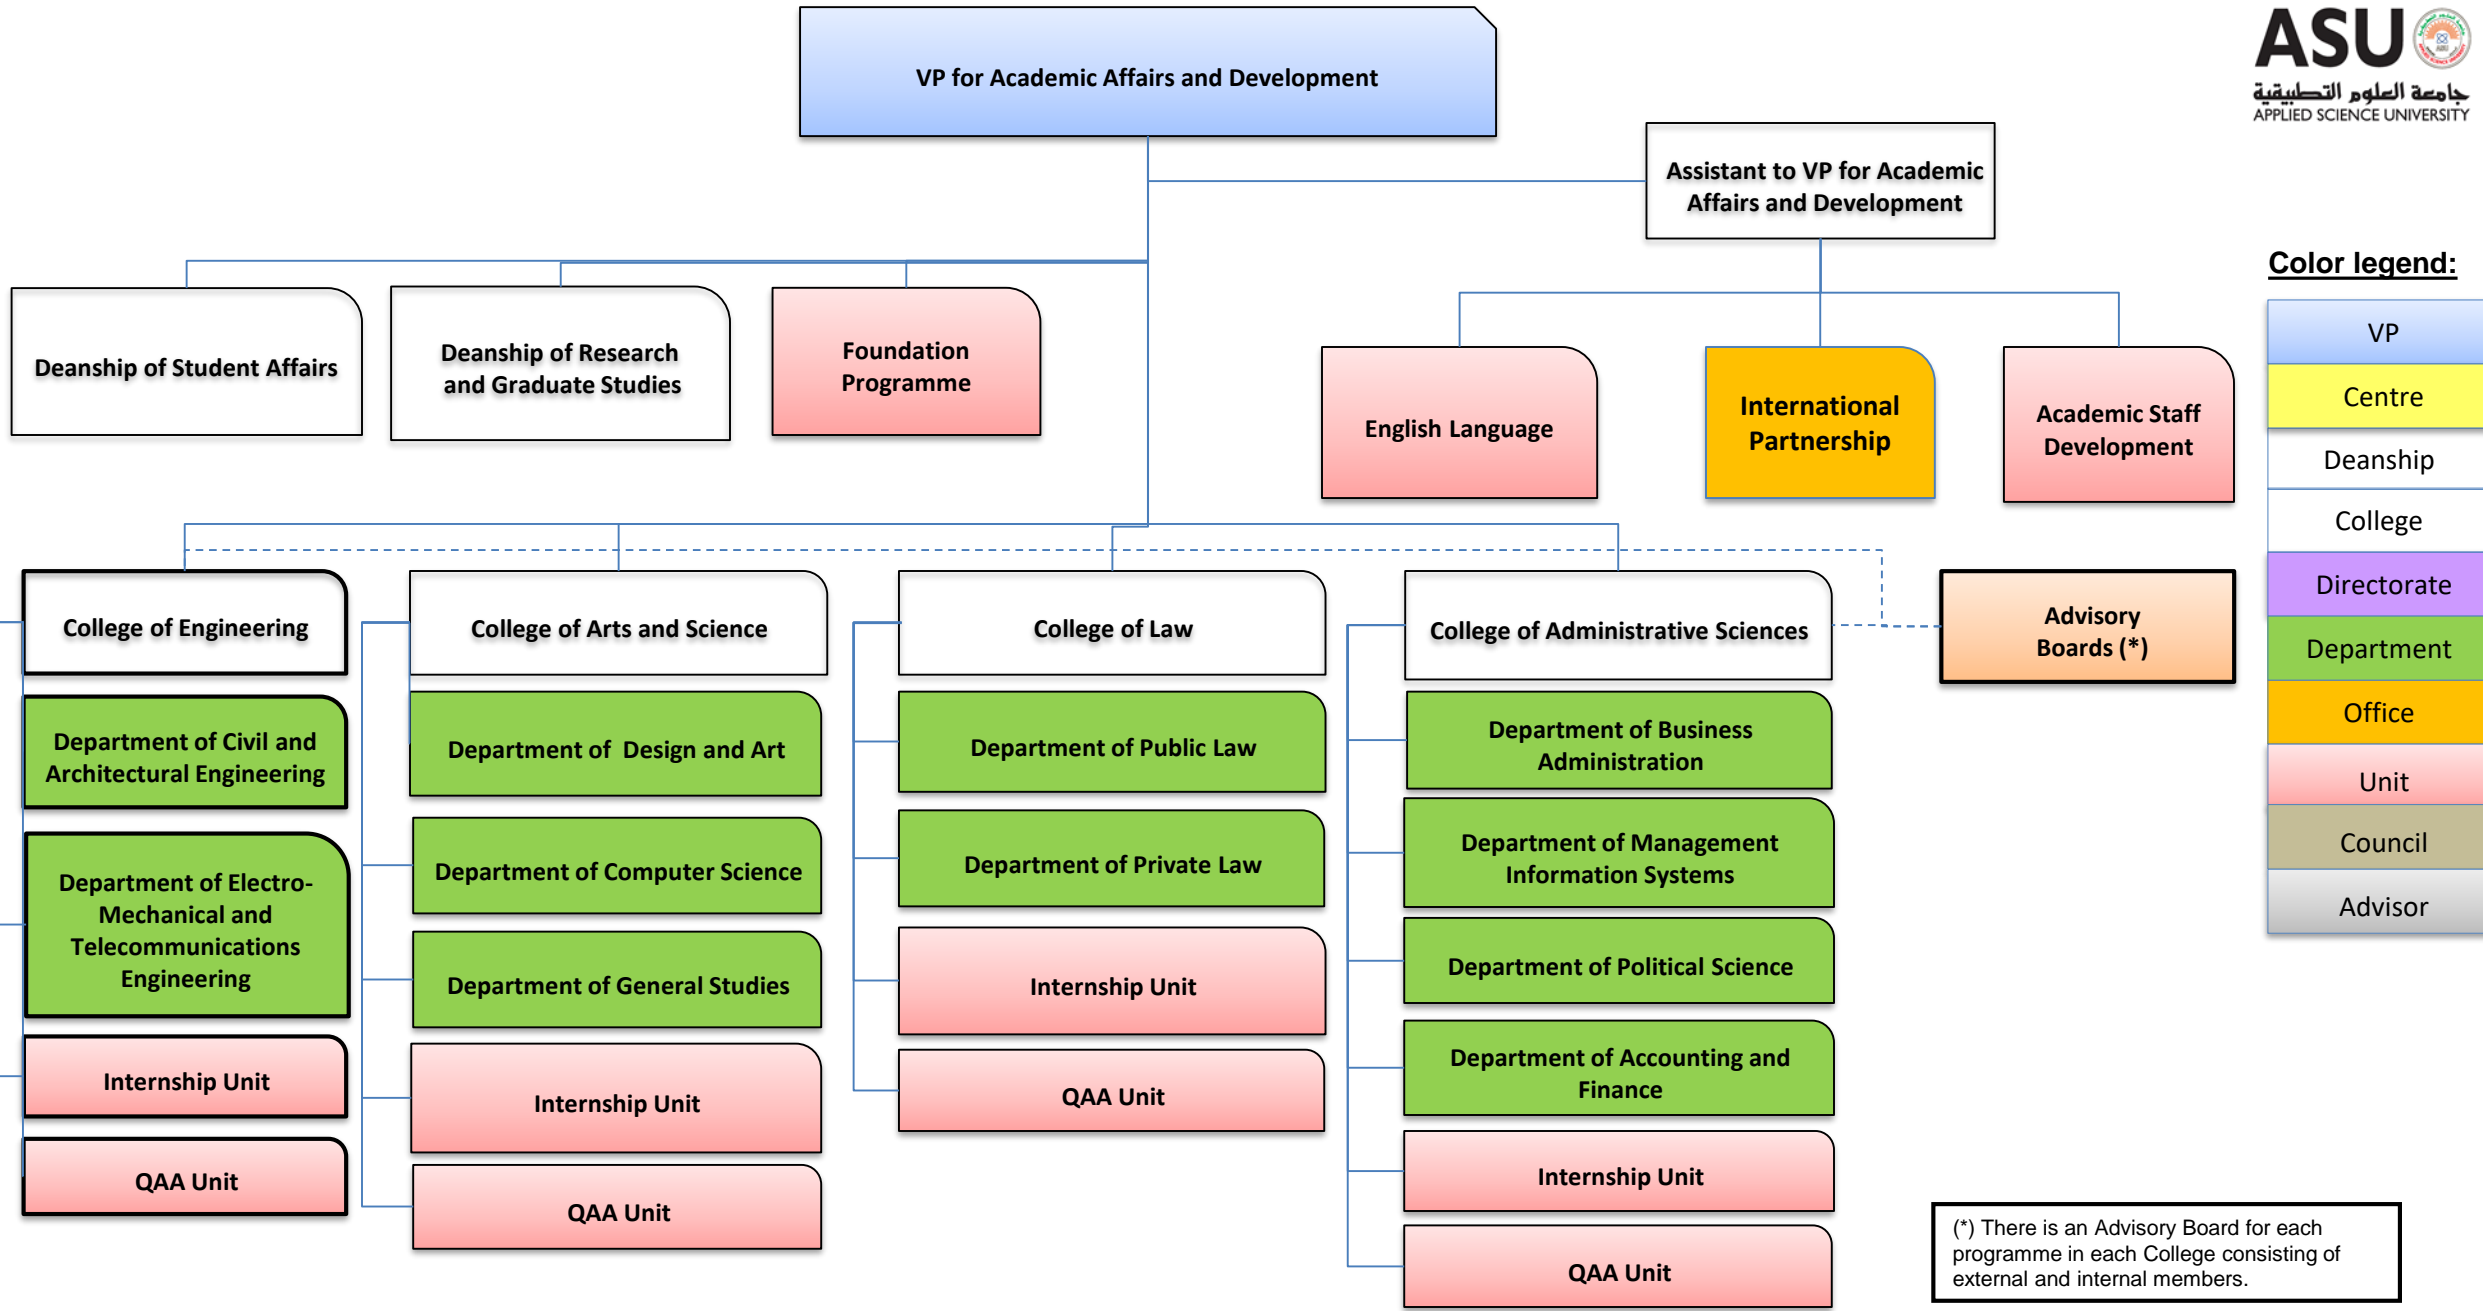

Color legend:

VP
Centre
Deanship
College
Directorate
Department
Office
Unit
Council
Advisor

(*) There is an Advisory Board for each programme in each College consisting of external and internal members.