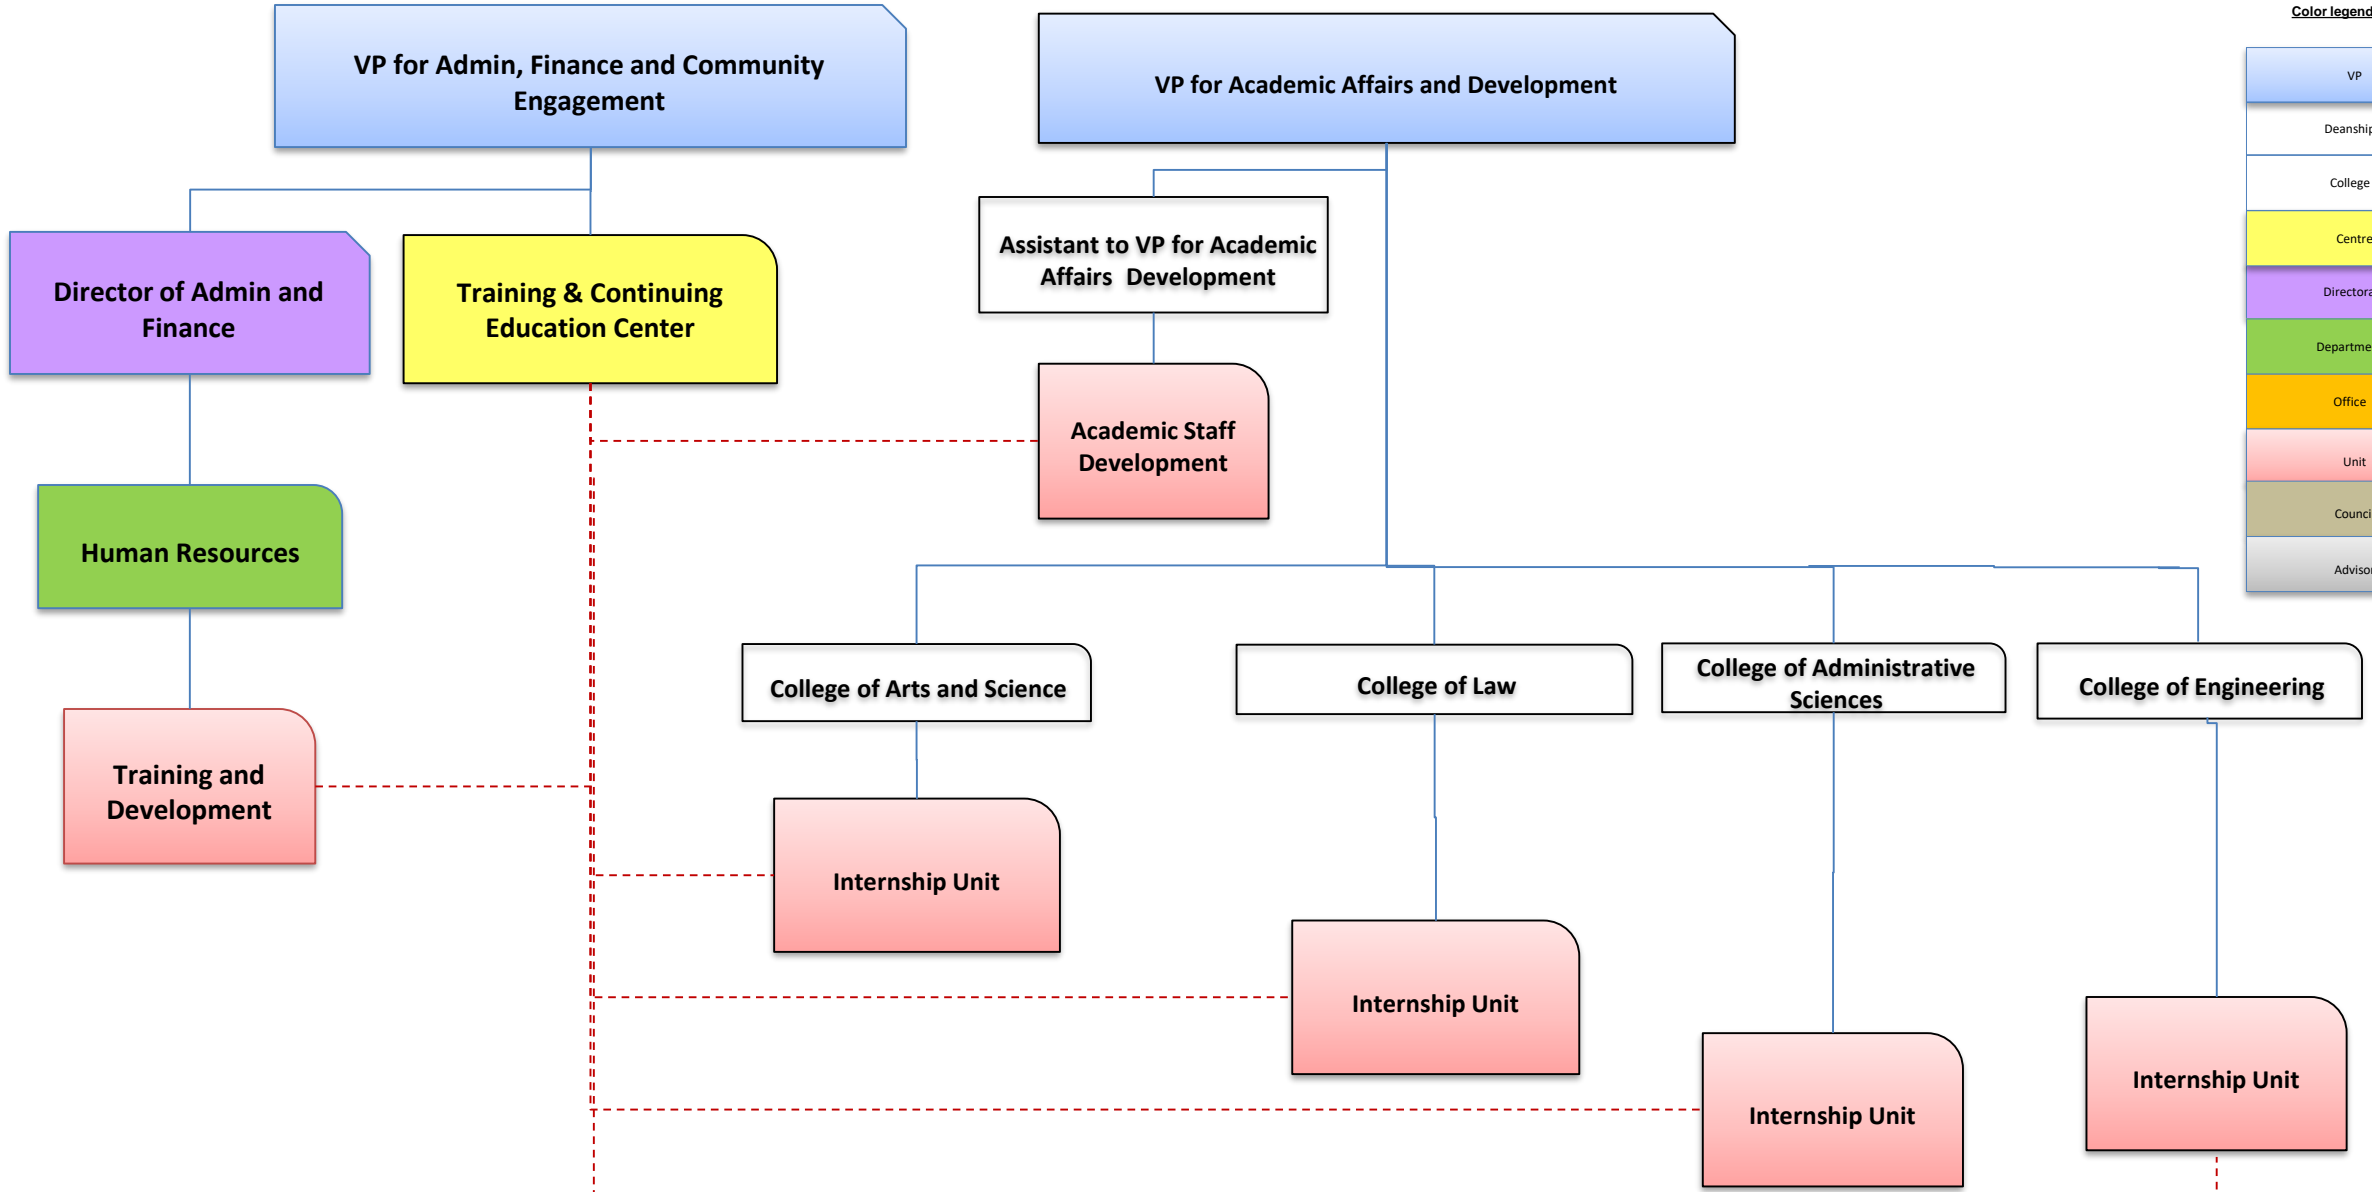

Color legend: