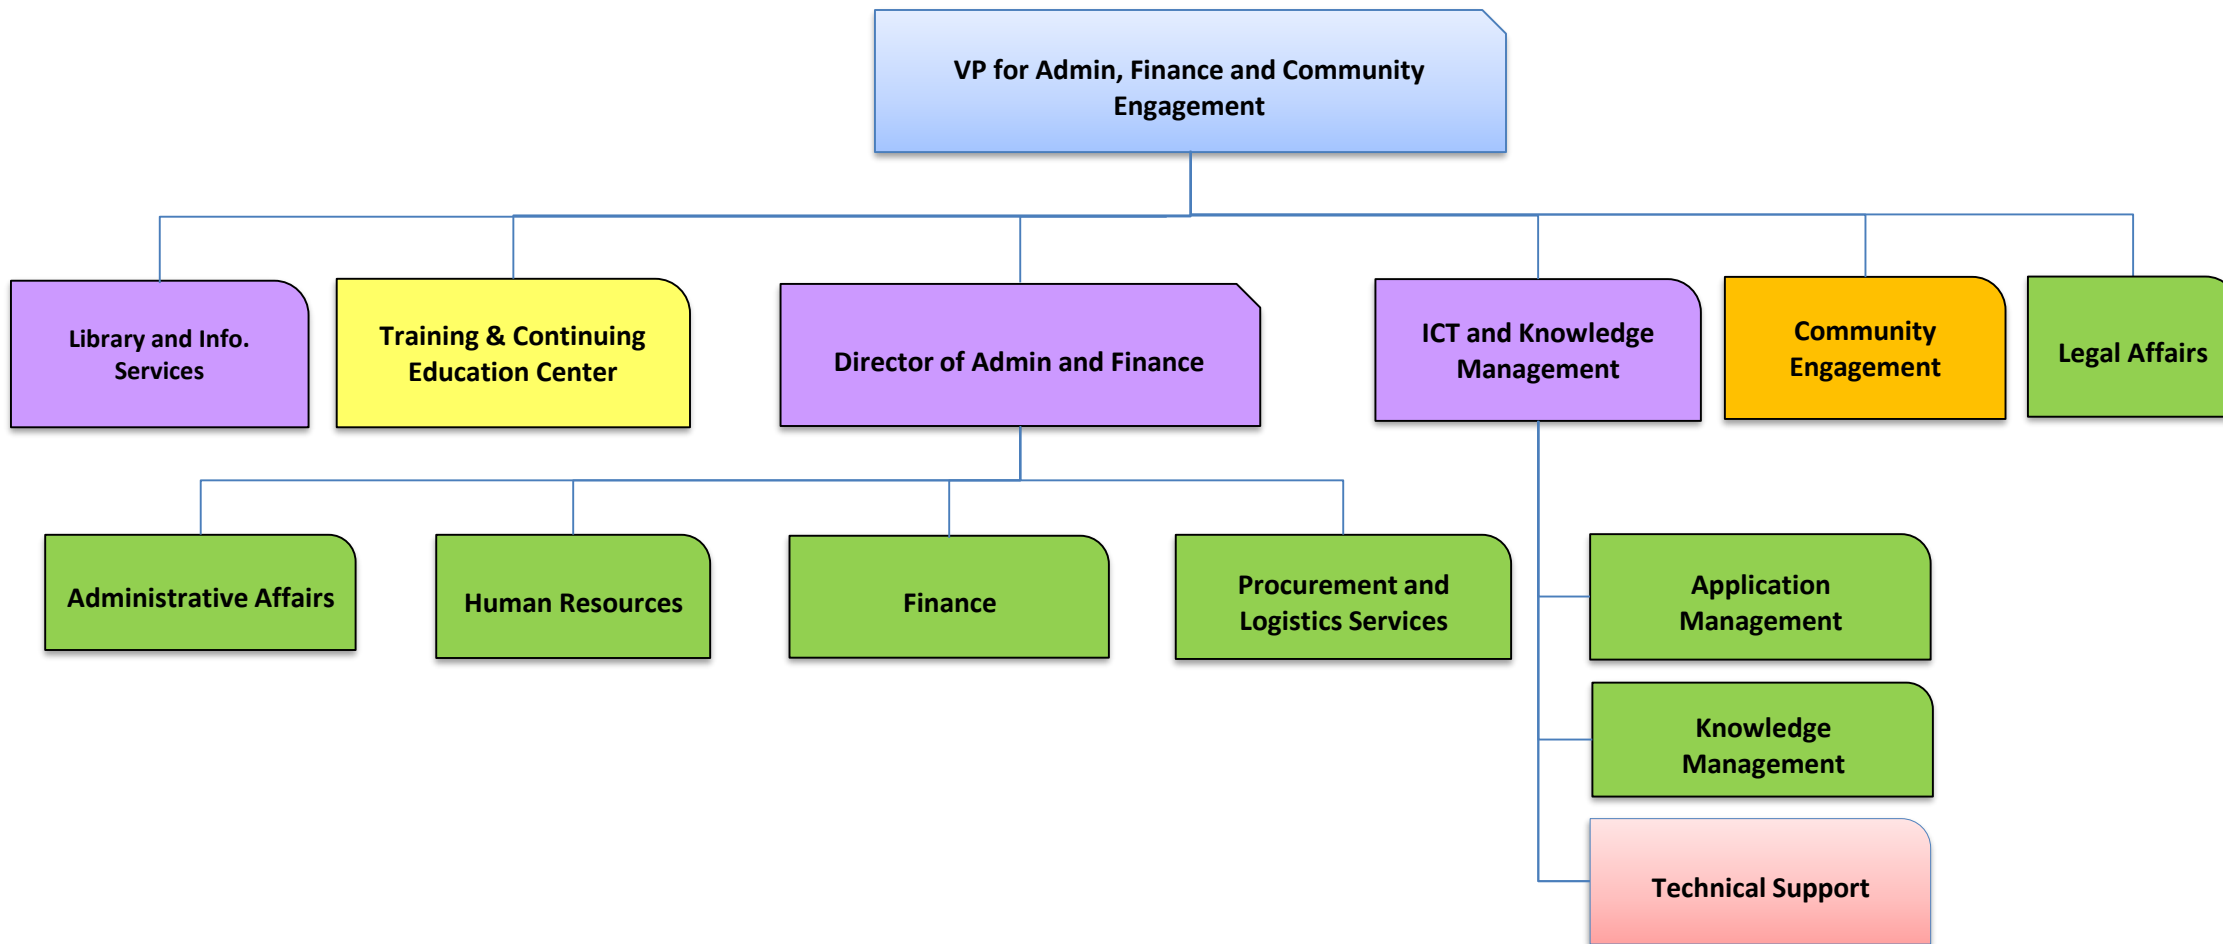

Color legend:

VP
Deanship
College
Centre
Directorate
Department
Office
Unit
Council
Advisor